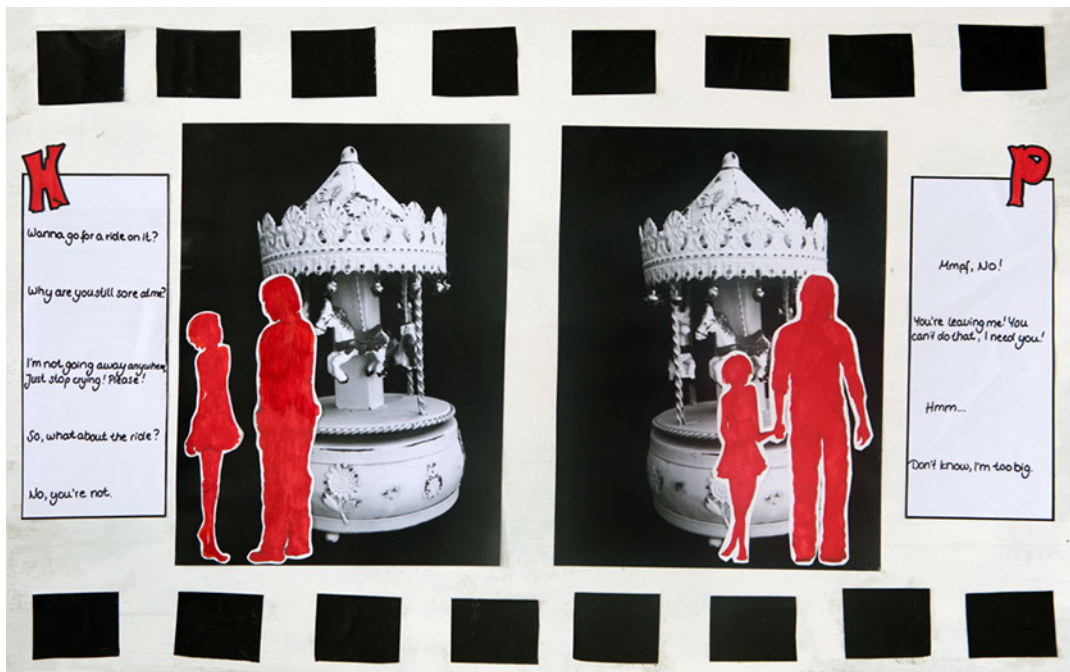

THE CATCHER IN THE RYE

powered by MTG, 106

Isi Jess

Carina

Sarah

Veri

Franzi

Kathie